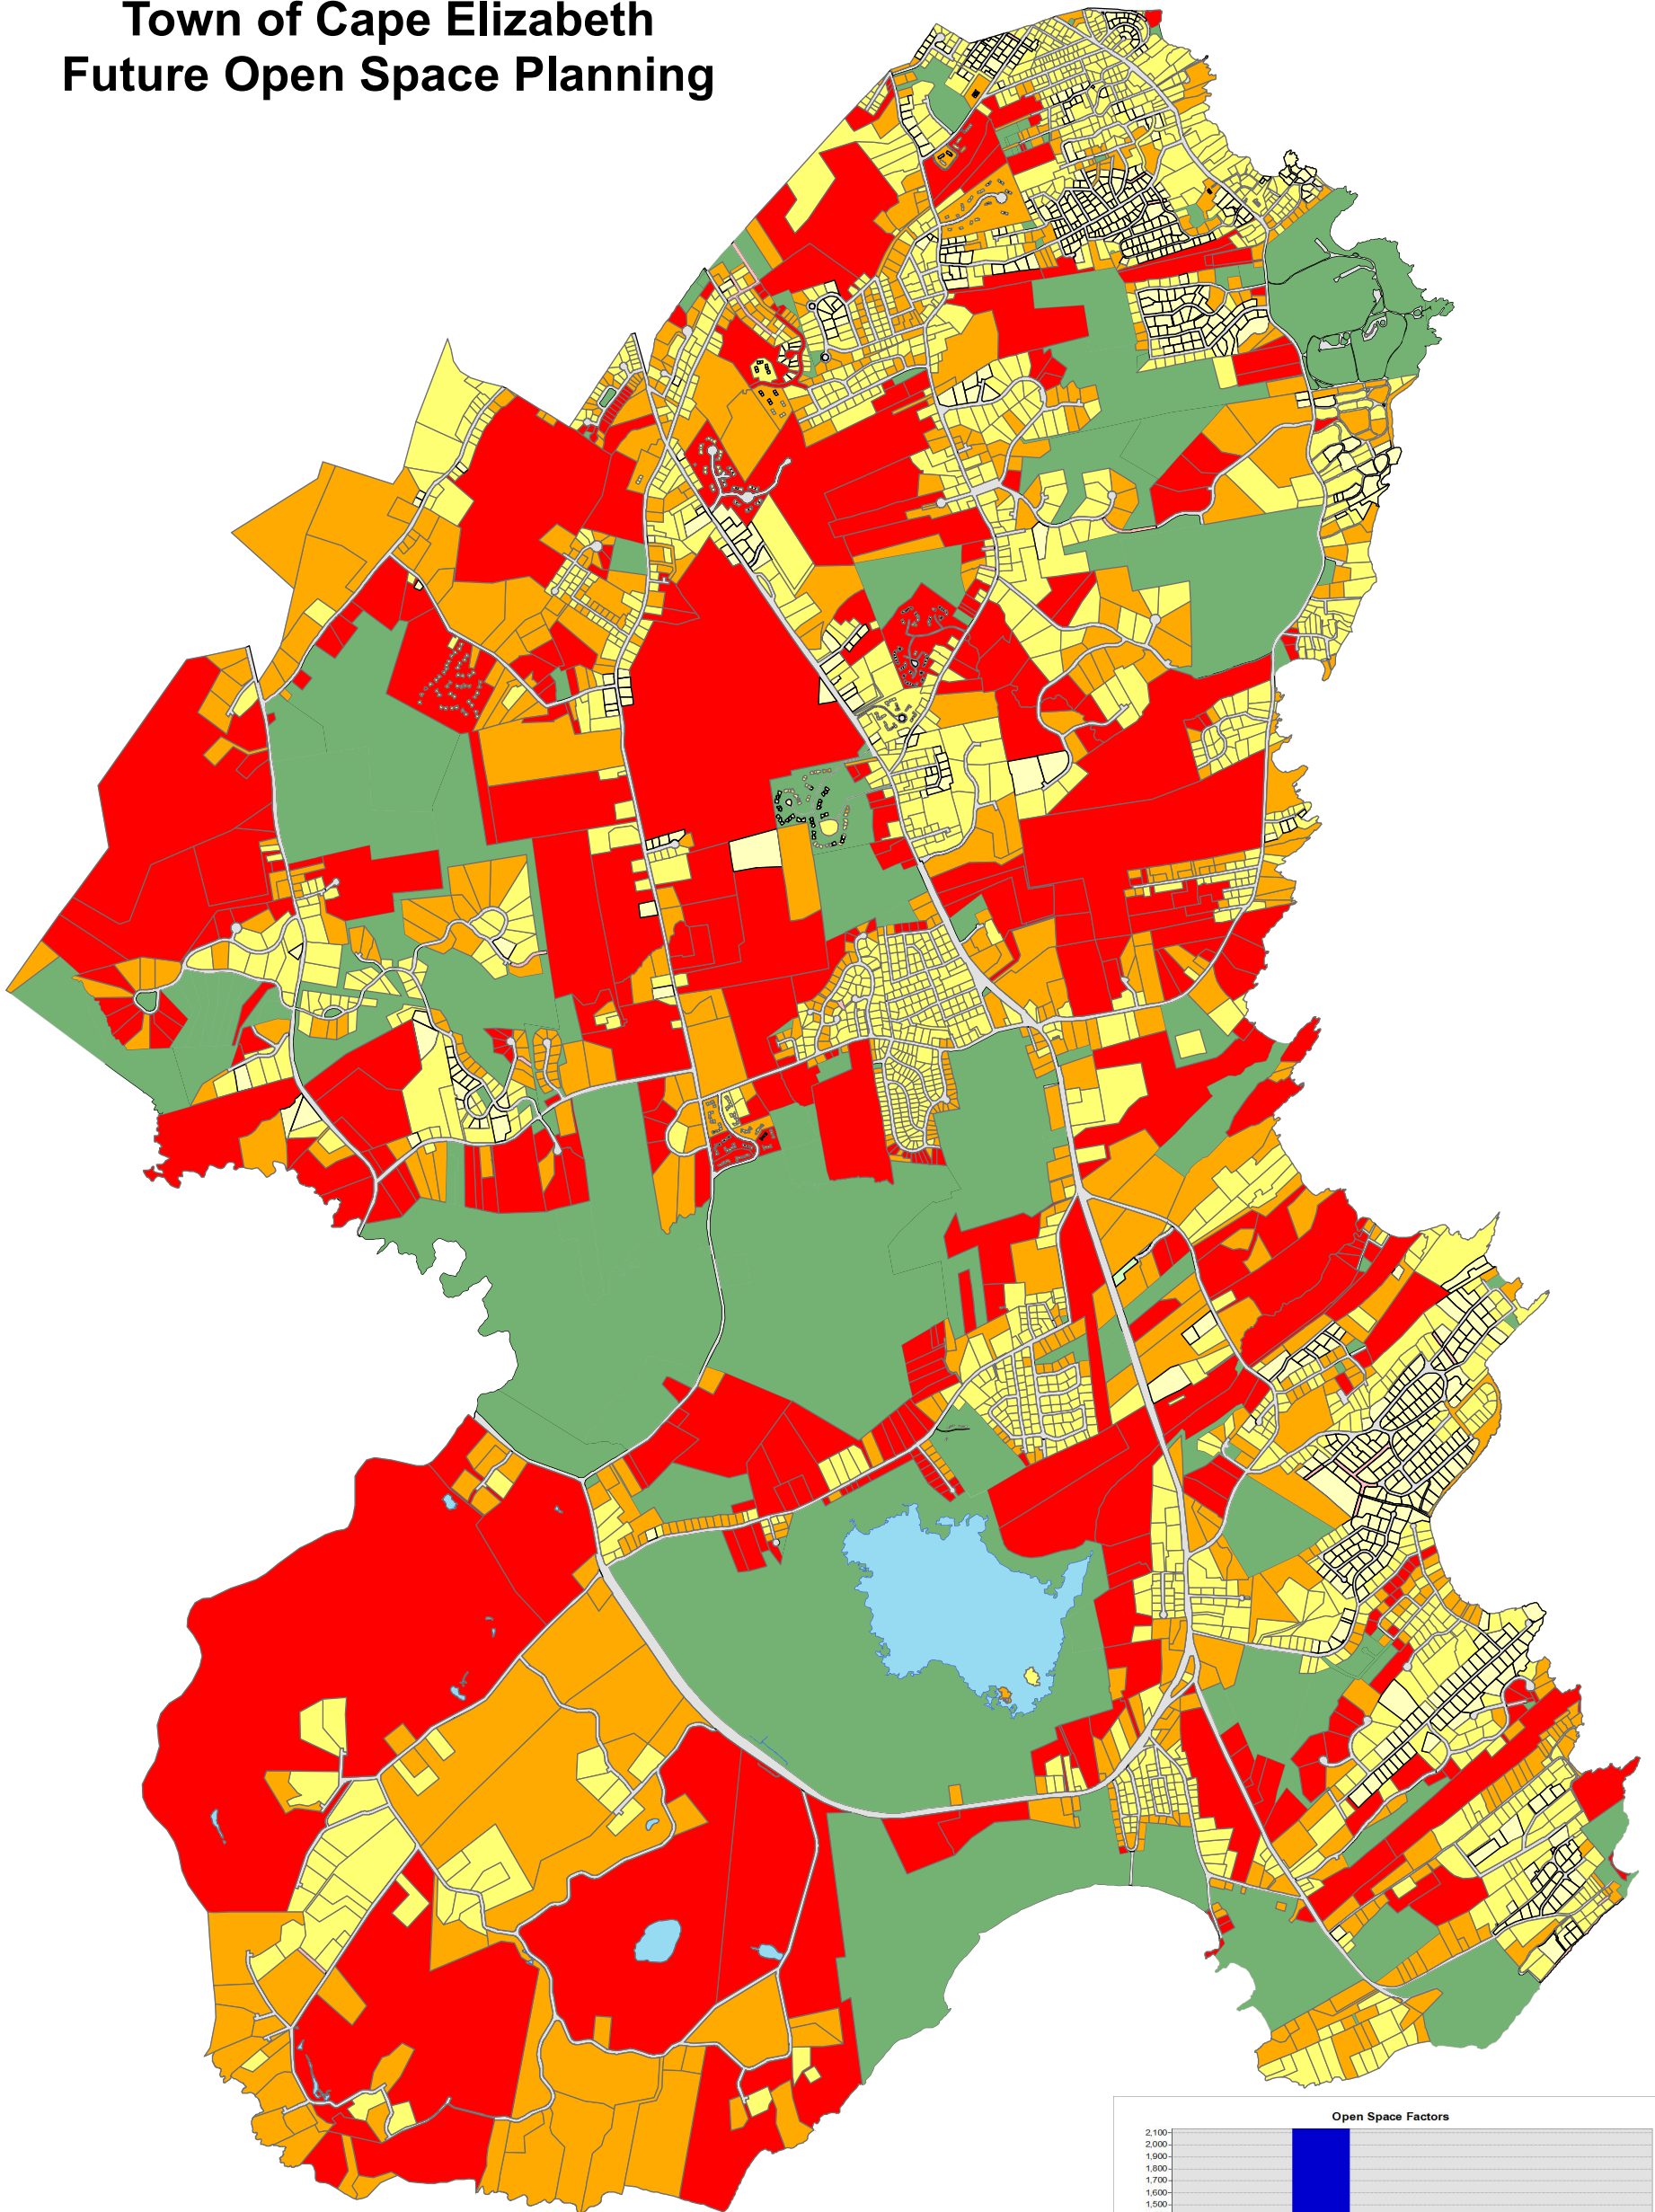

# Town of Cape Elizabeth Future Open Space Planning

Note: Map sources are the Maine Office of GIS,  
Town of Cape Elizabeth

Map produced:9/20/2011

## Legend