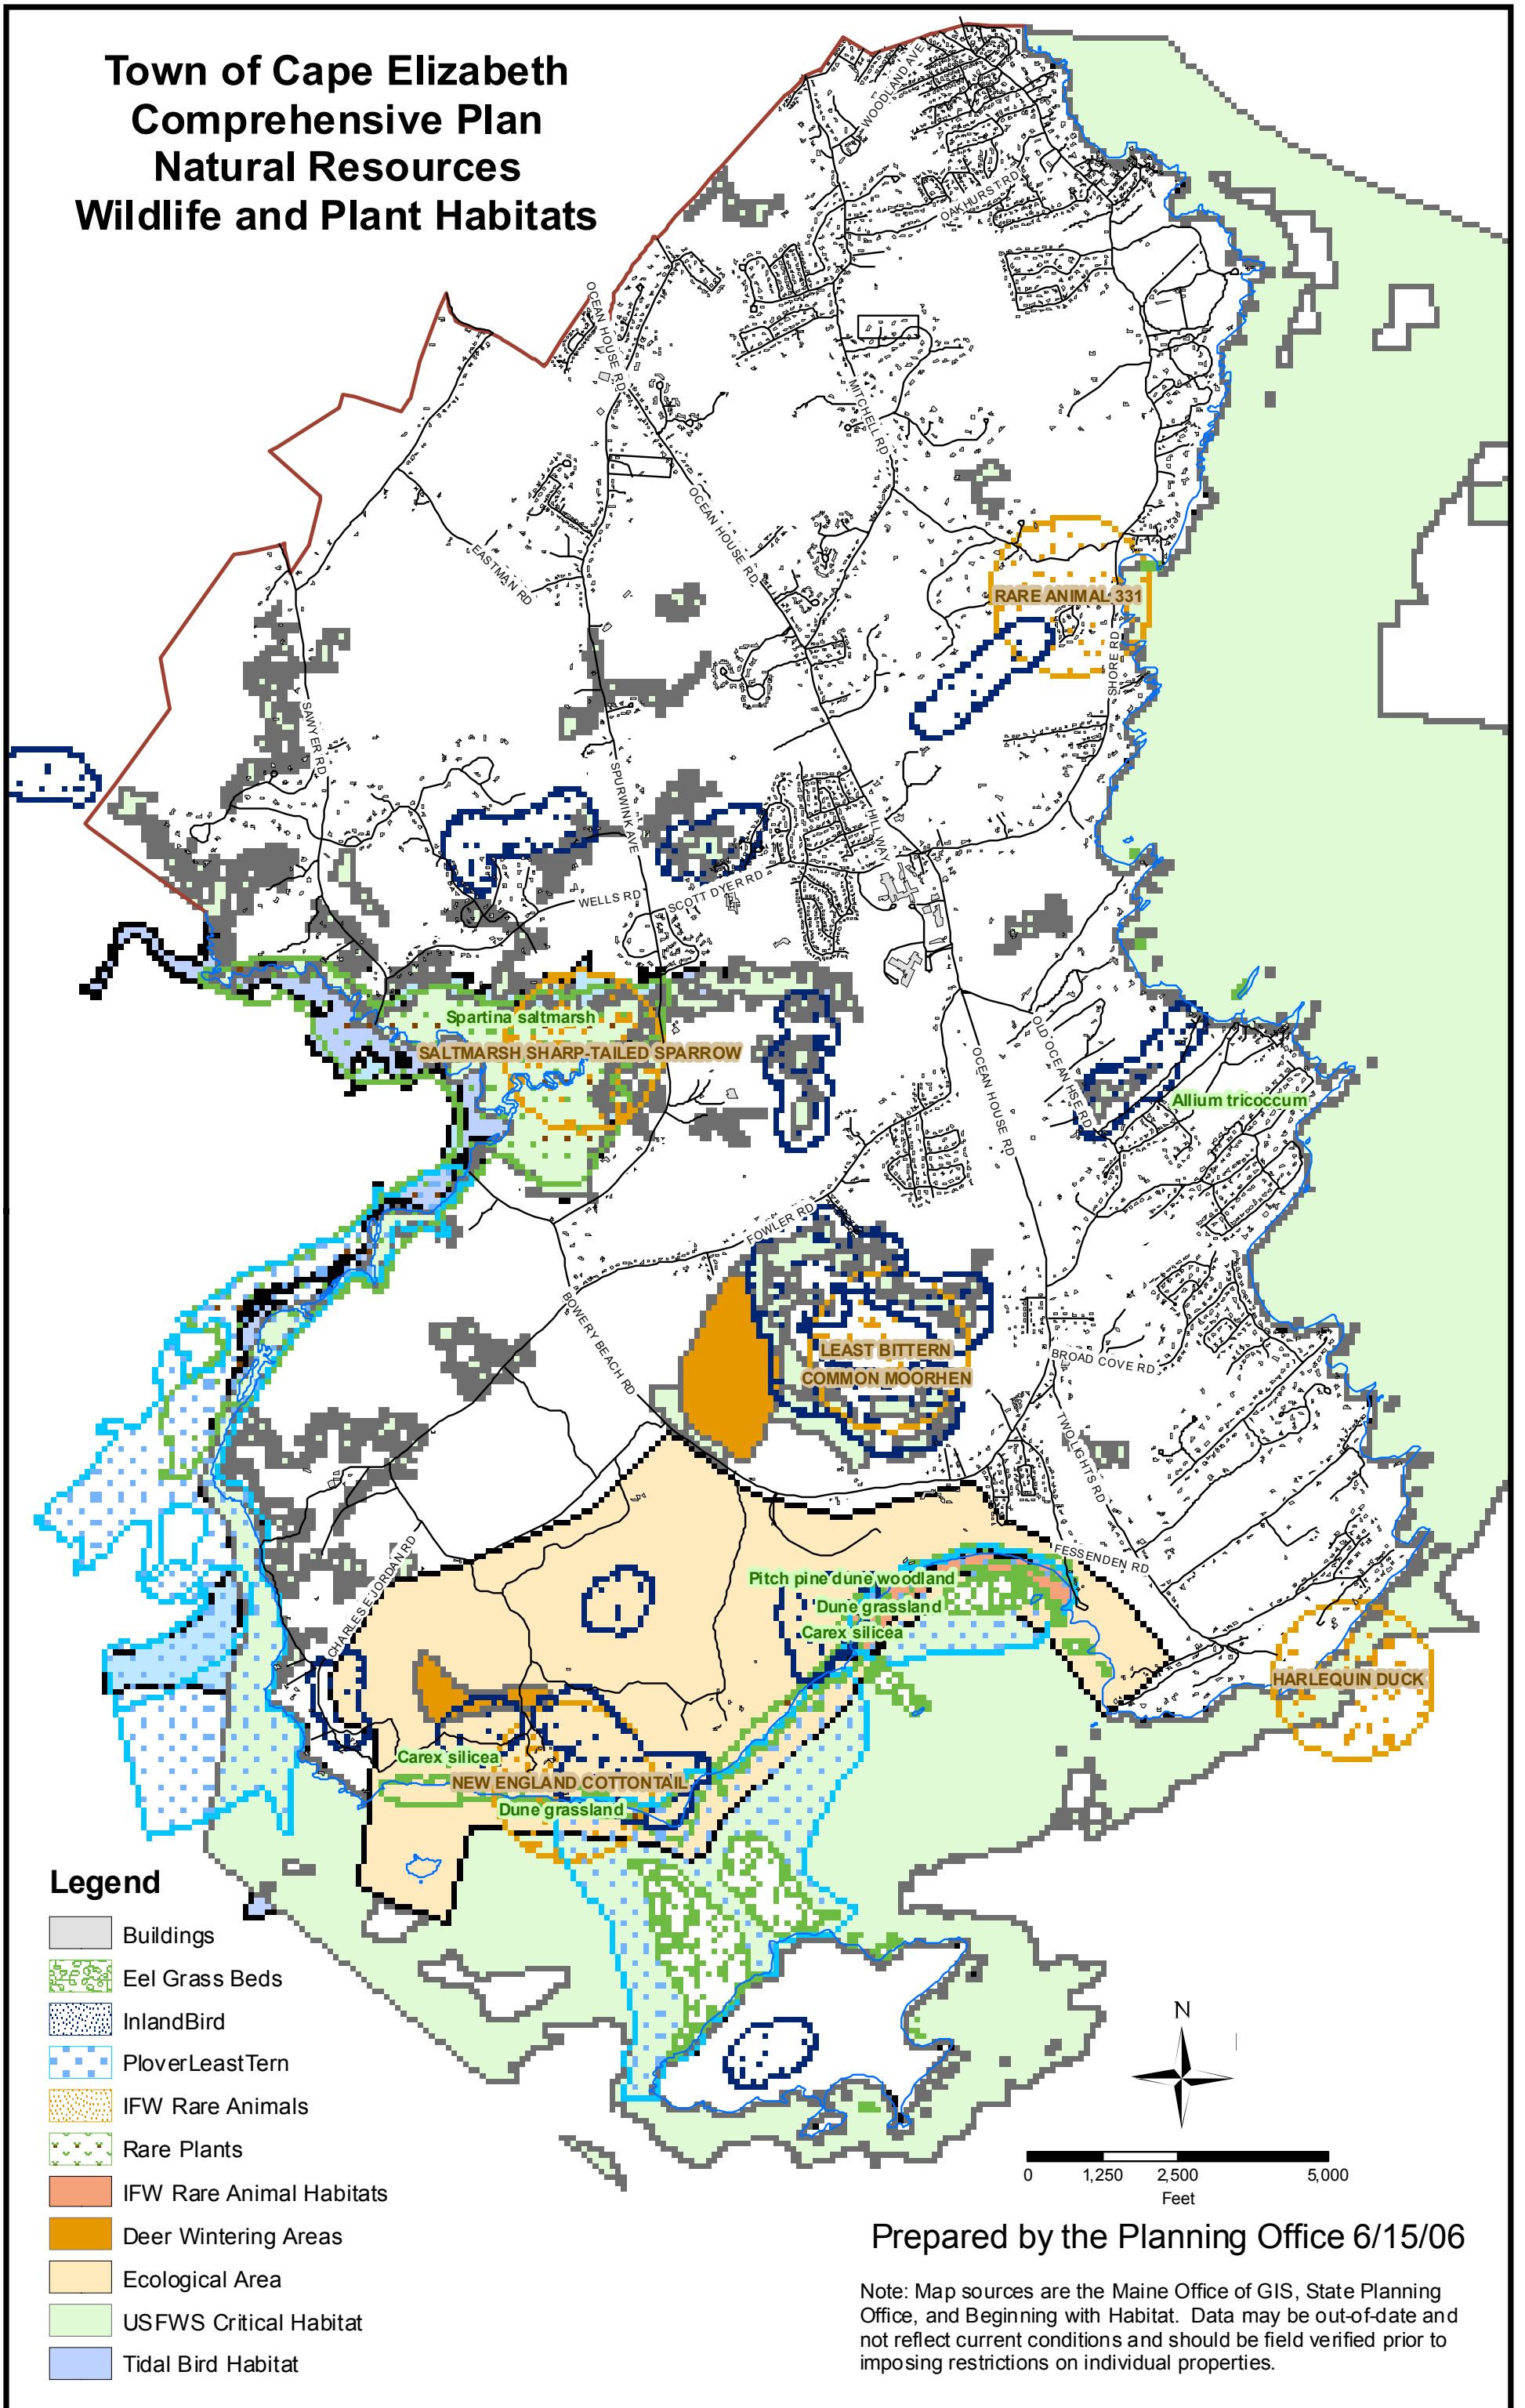

# Town of Cape Elizabeth Comprehensive Plan Natural Resources Wildlife and Plant Habitats

## Legend

- Buildings
- Eel Grass Beds
- Inland Bird
- Plover/Least Tern
- IFW Rare Animals
- Rare Plants
- IFW Rare Animal Habitats
- Deer Wintering Areas
- Ecological Area
- USFWS Critical Habitat
- Tidal Bird Habitat

Prepared by the Planning Office 6/15/06

Note: Map sources are the Maine Office of GIS, State Planning Office, and Beginning with Habitat. Data may be out-of-date and not reflect current conditions and should be field verified prior to imposing restrictions on individual properties.