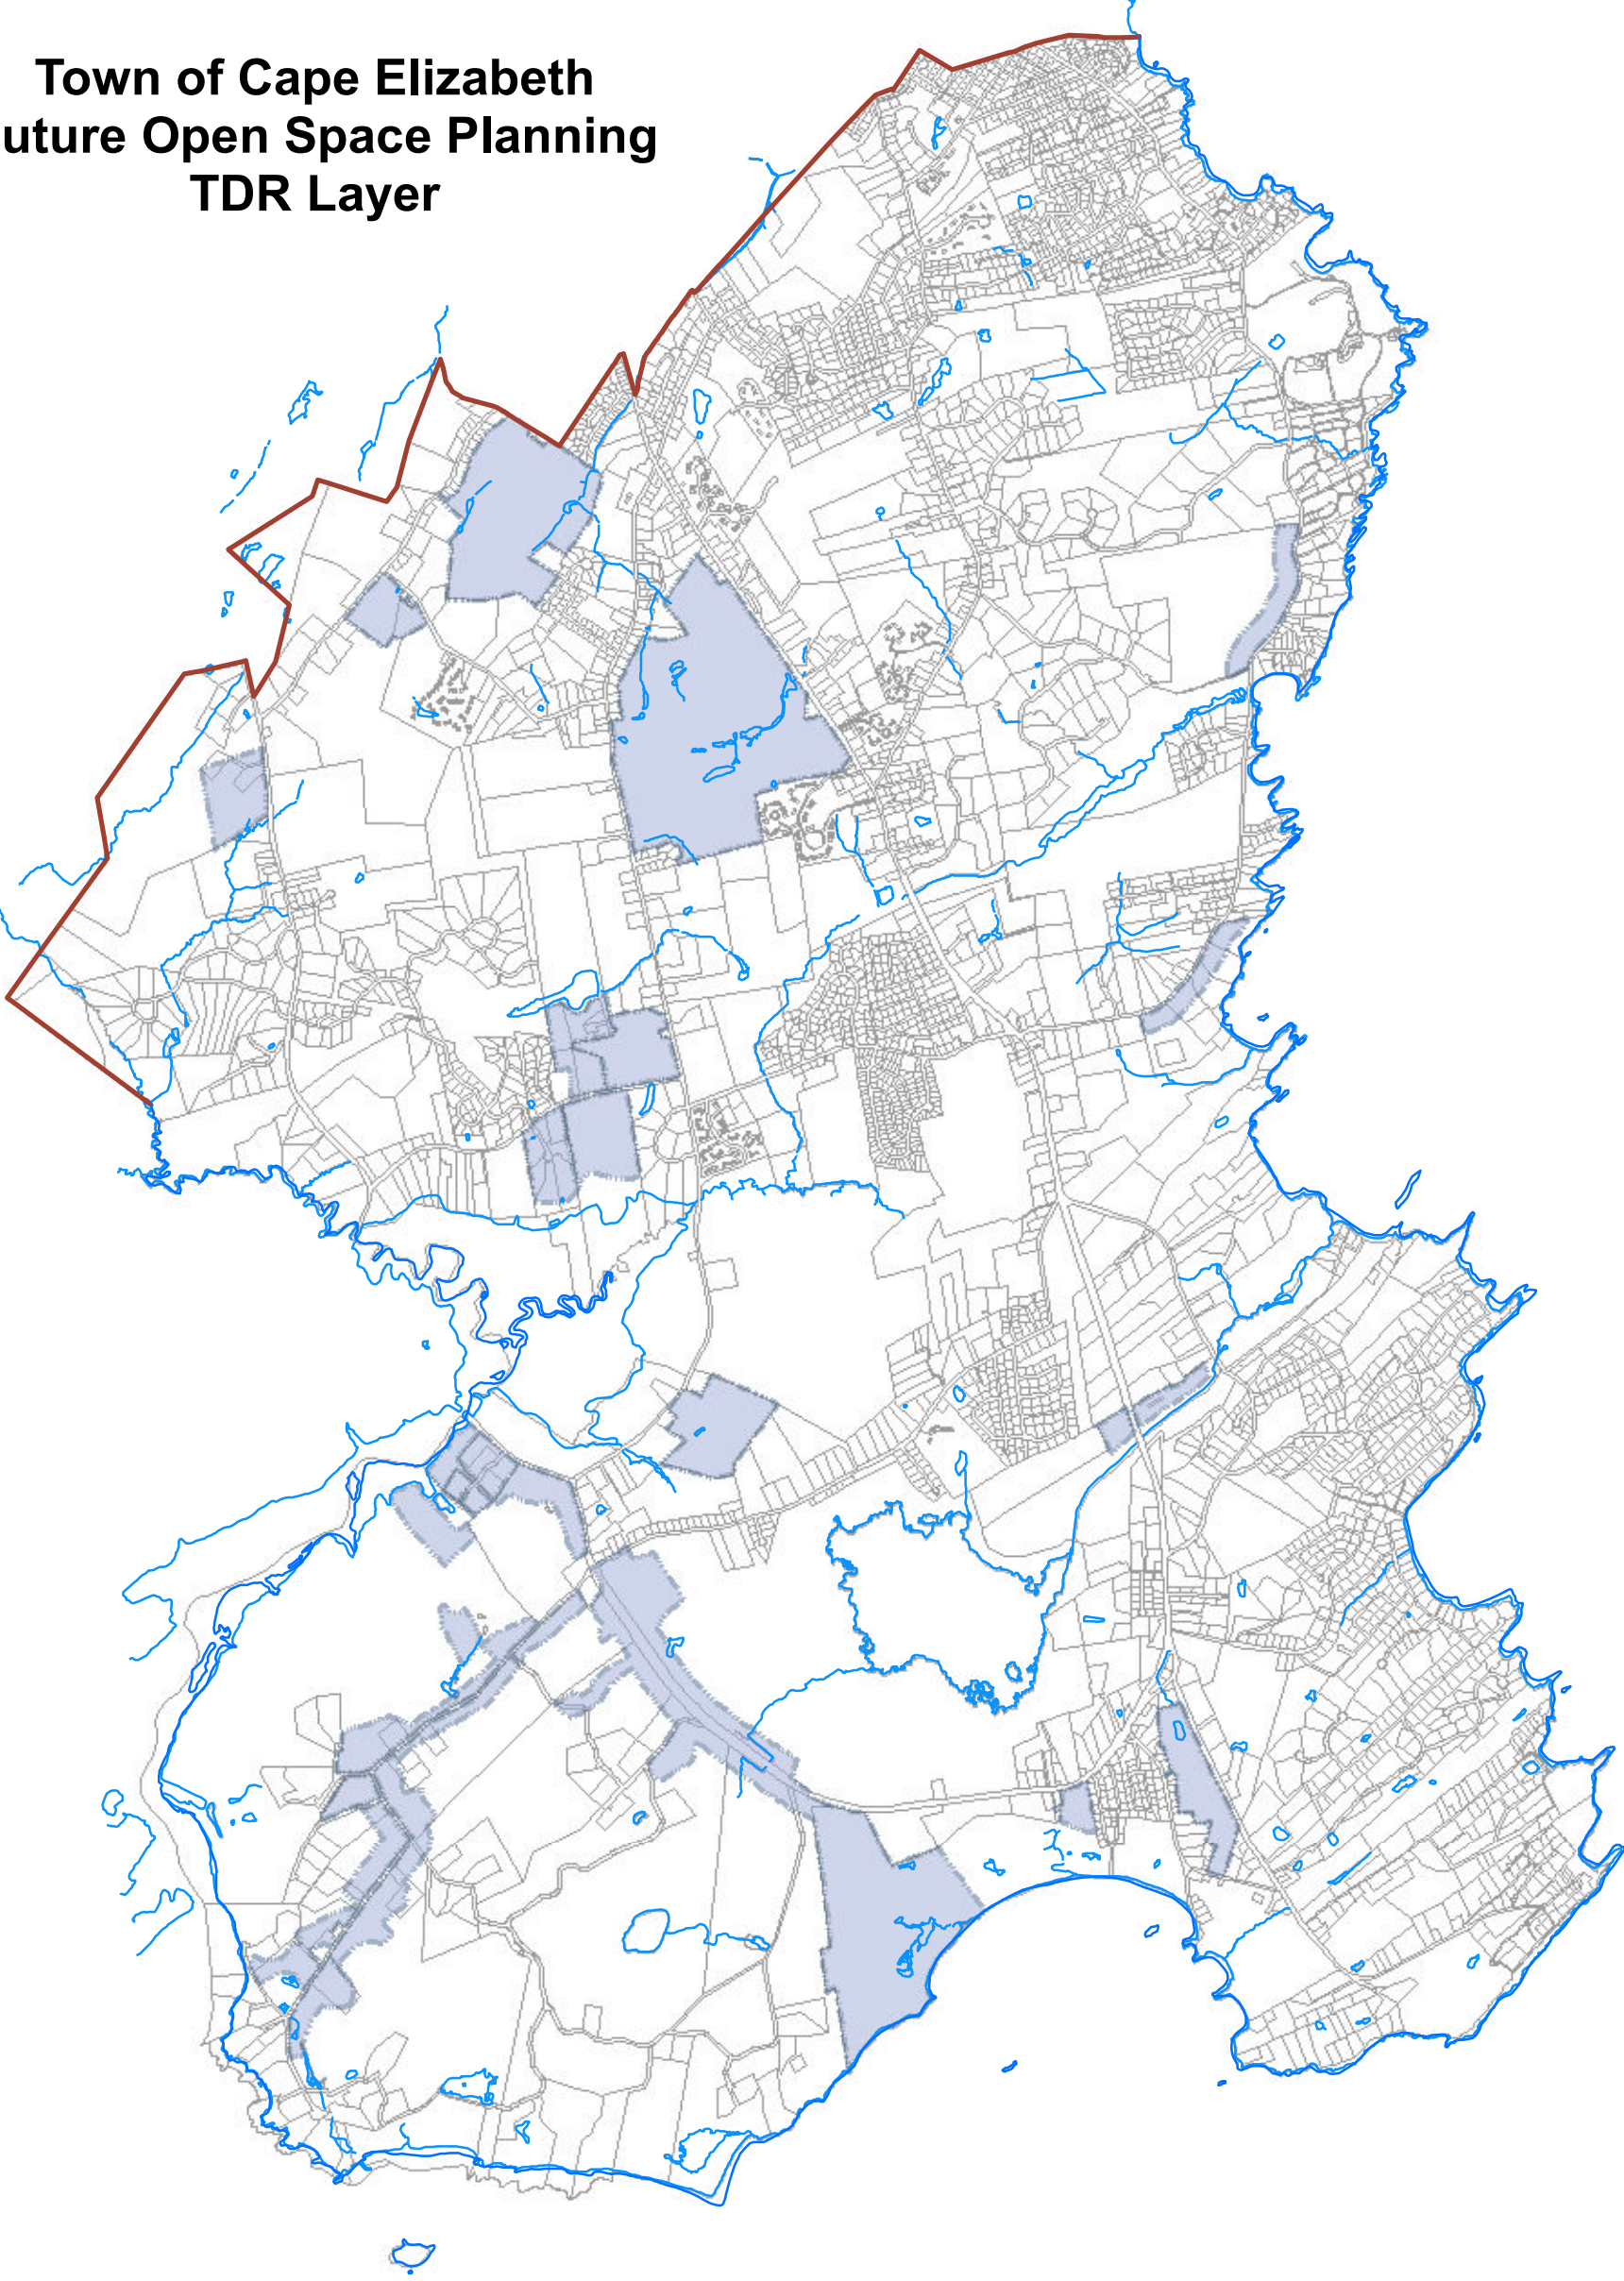

Town of Cape Elizabeth Future Open Space Planning TDR Layer

Legend

-  TDR Sending Areas
-  Tax Parcels (2010)

Note: Map sources are the Maine Office of GIS,
Town of Cape Elizabeth

Map produced: 8/12/2011