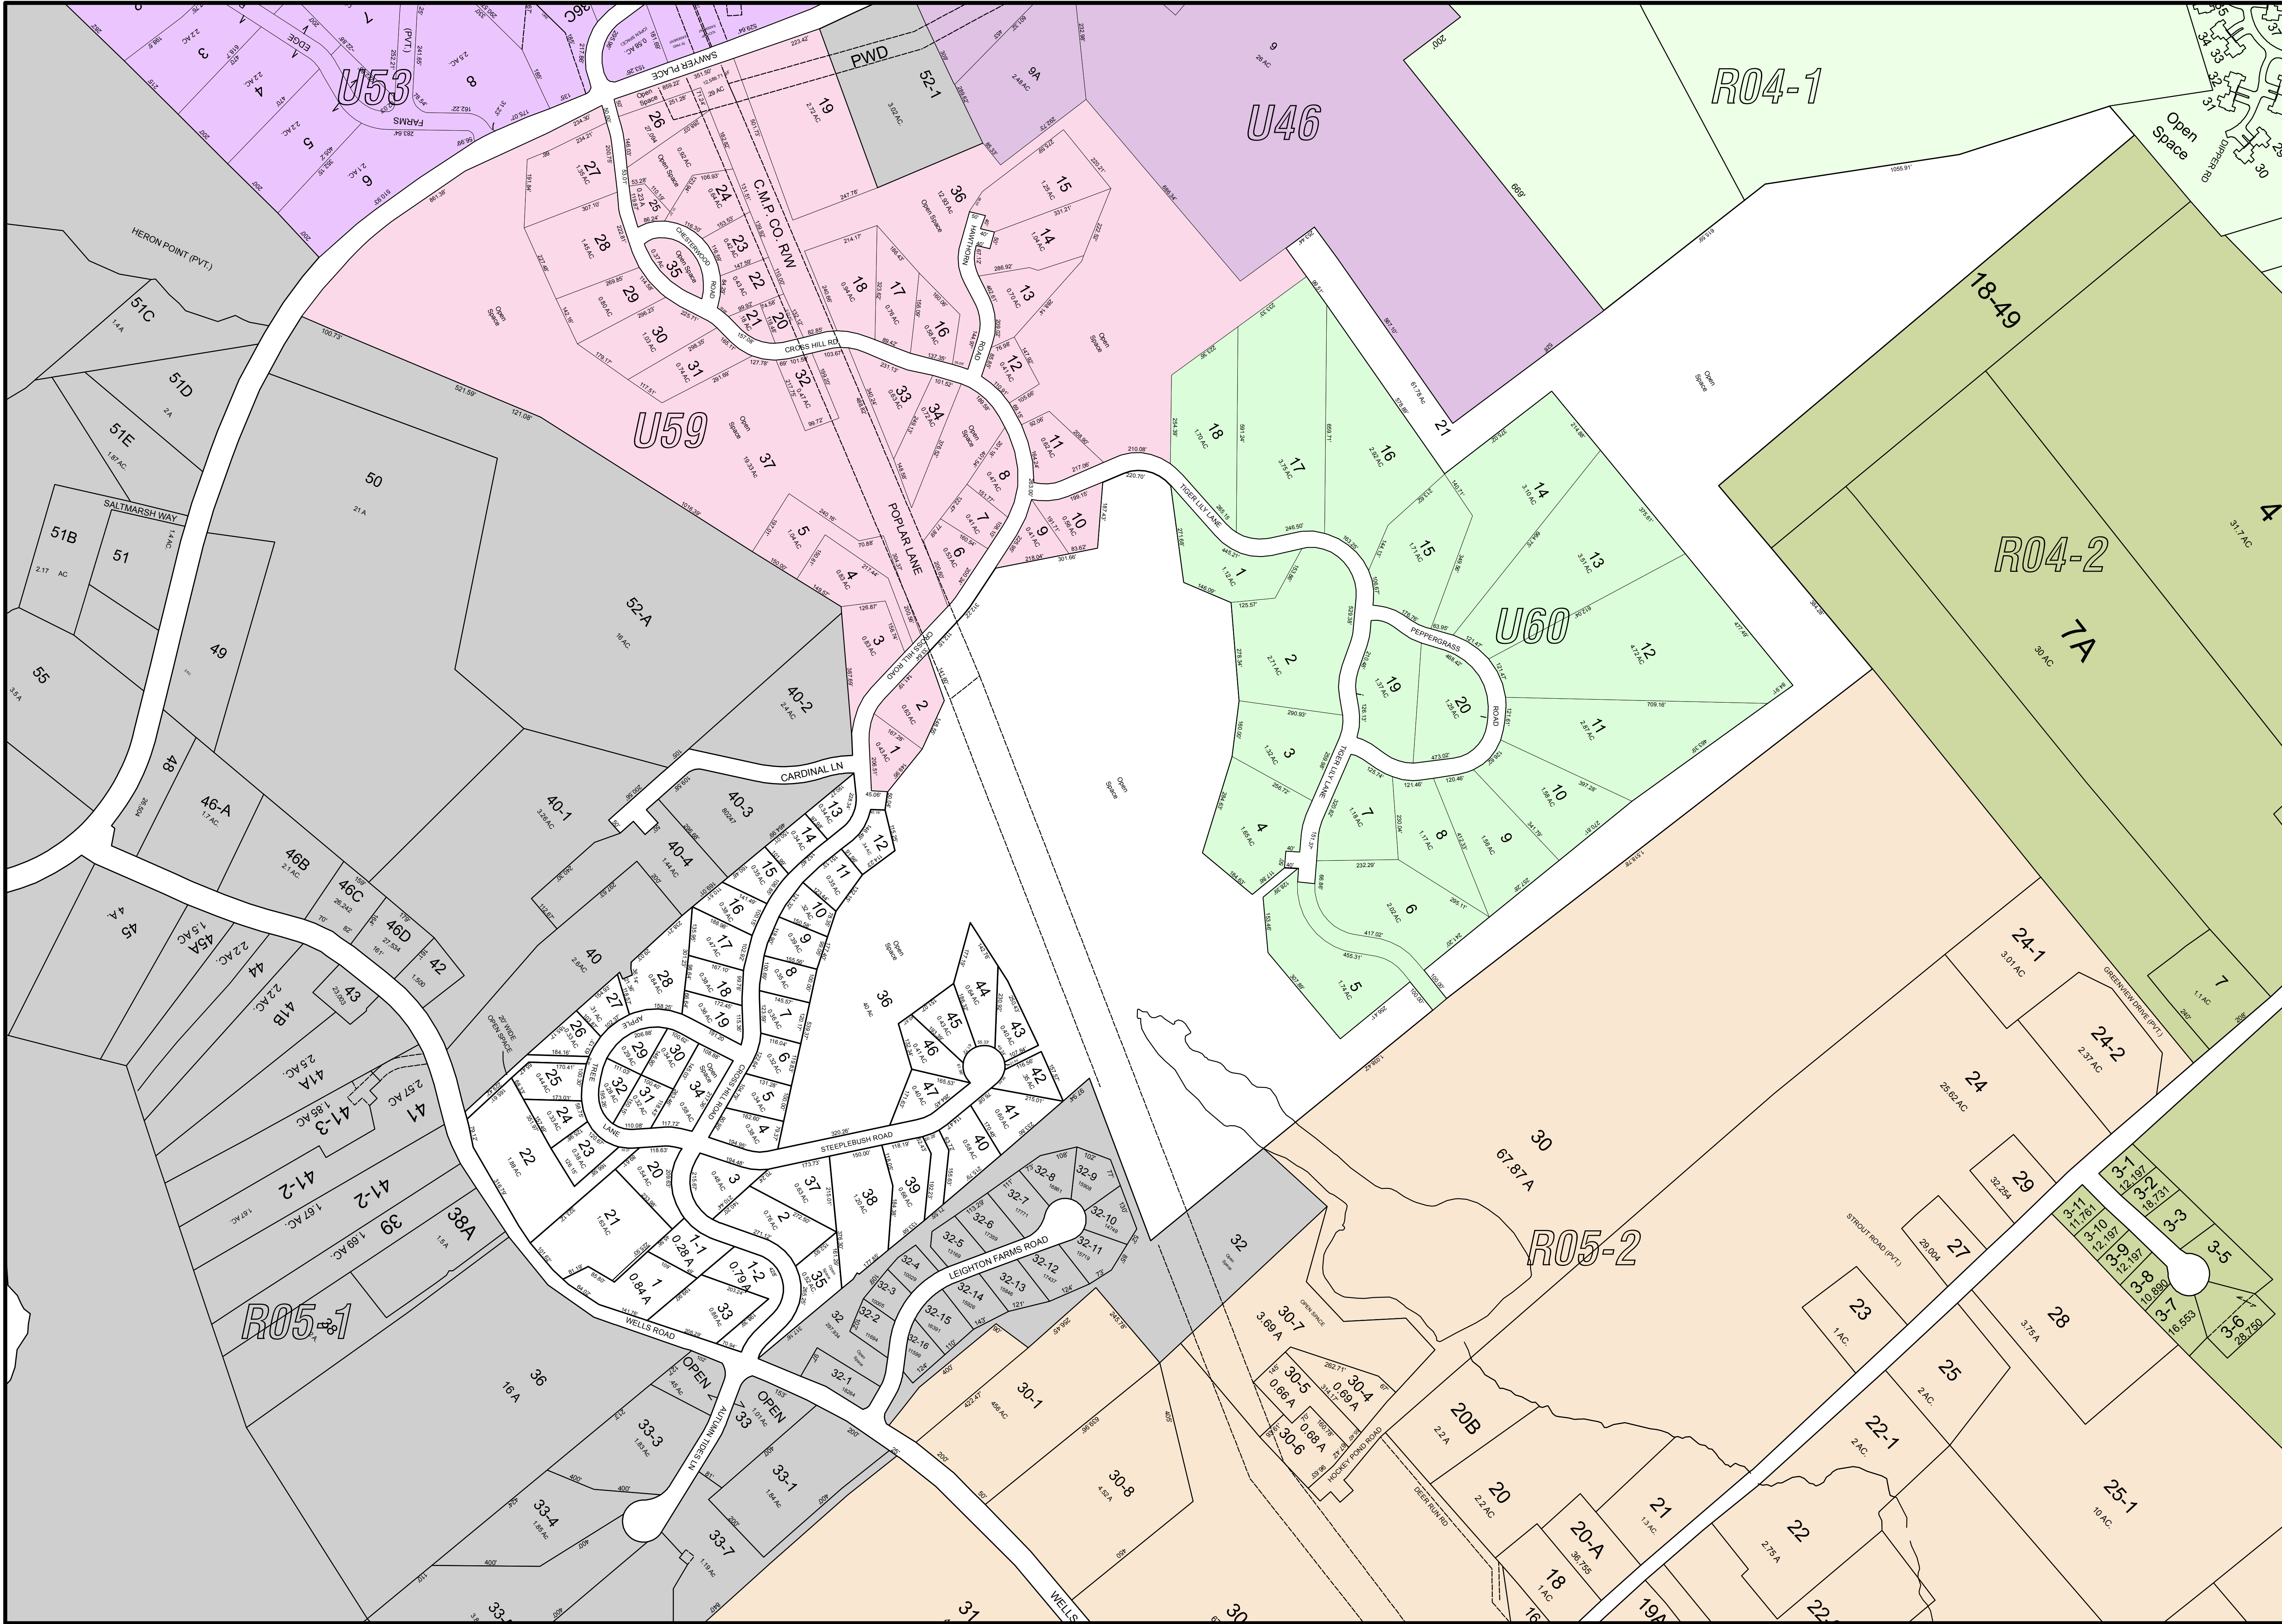

TOWN OF CAPE ELIZABETH, MAINE

PROPERTY MAPS

James H. Thomas
gisSolutions of Maine
Cumberland, Maine
jh@maine.rr.com

These maps are intended to be used for the purpose of Property Tax Assessments and should not be used for conveyances.
Revised to April 1

Scale: 1 inch = 200

2015

MAP: U58

U53

U46

R04-1

U59

U60

R04-2

R05-1

R05-2

7A

2015

MAP: U58