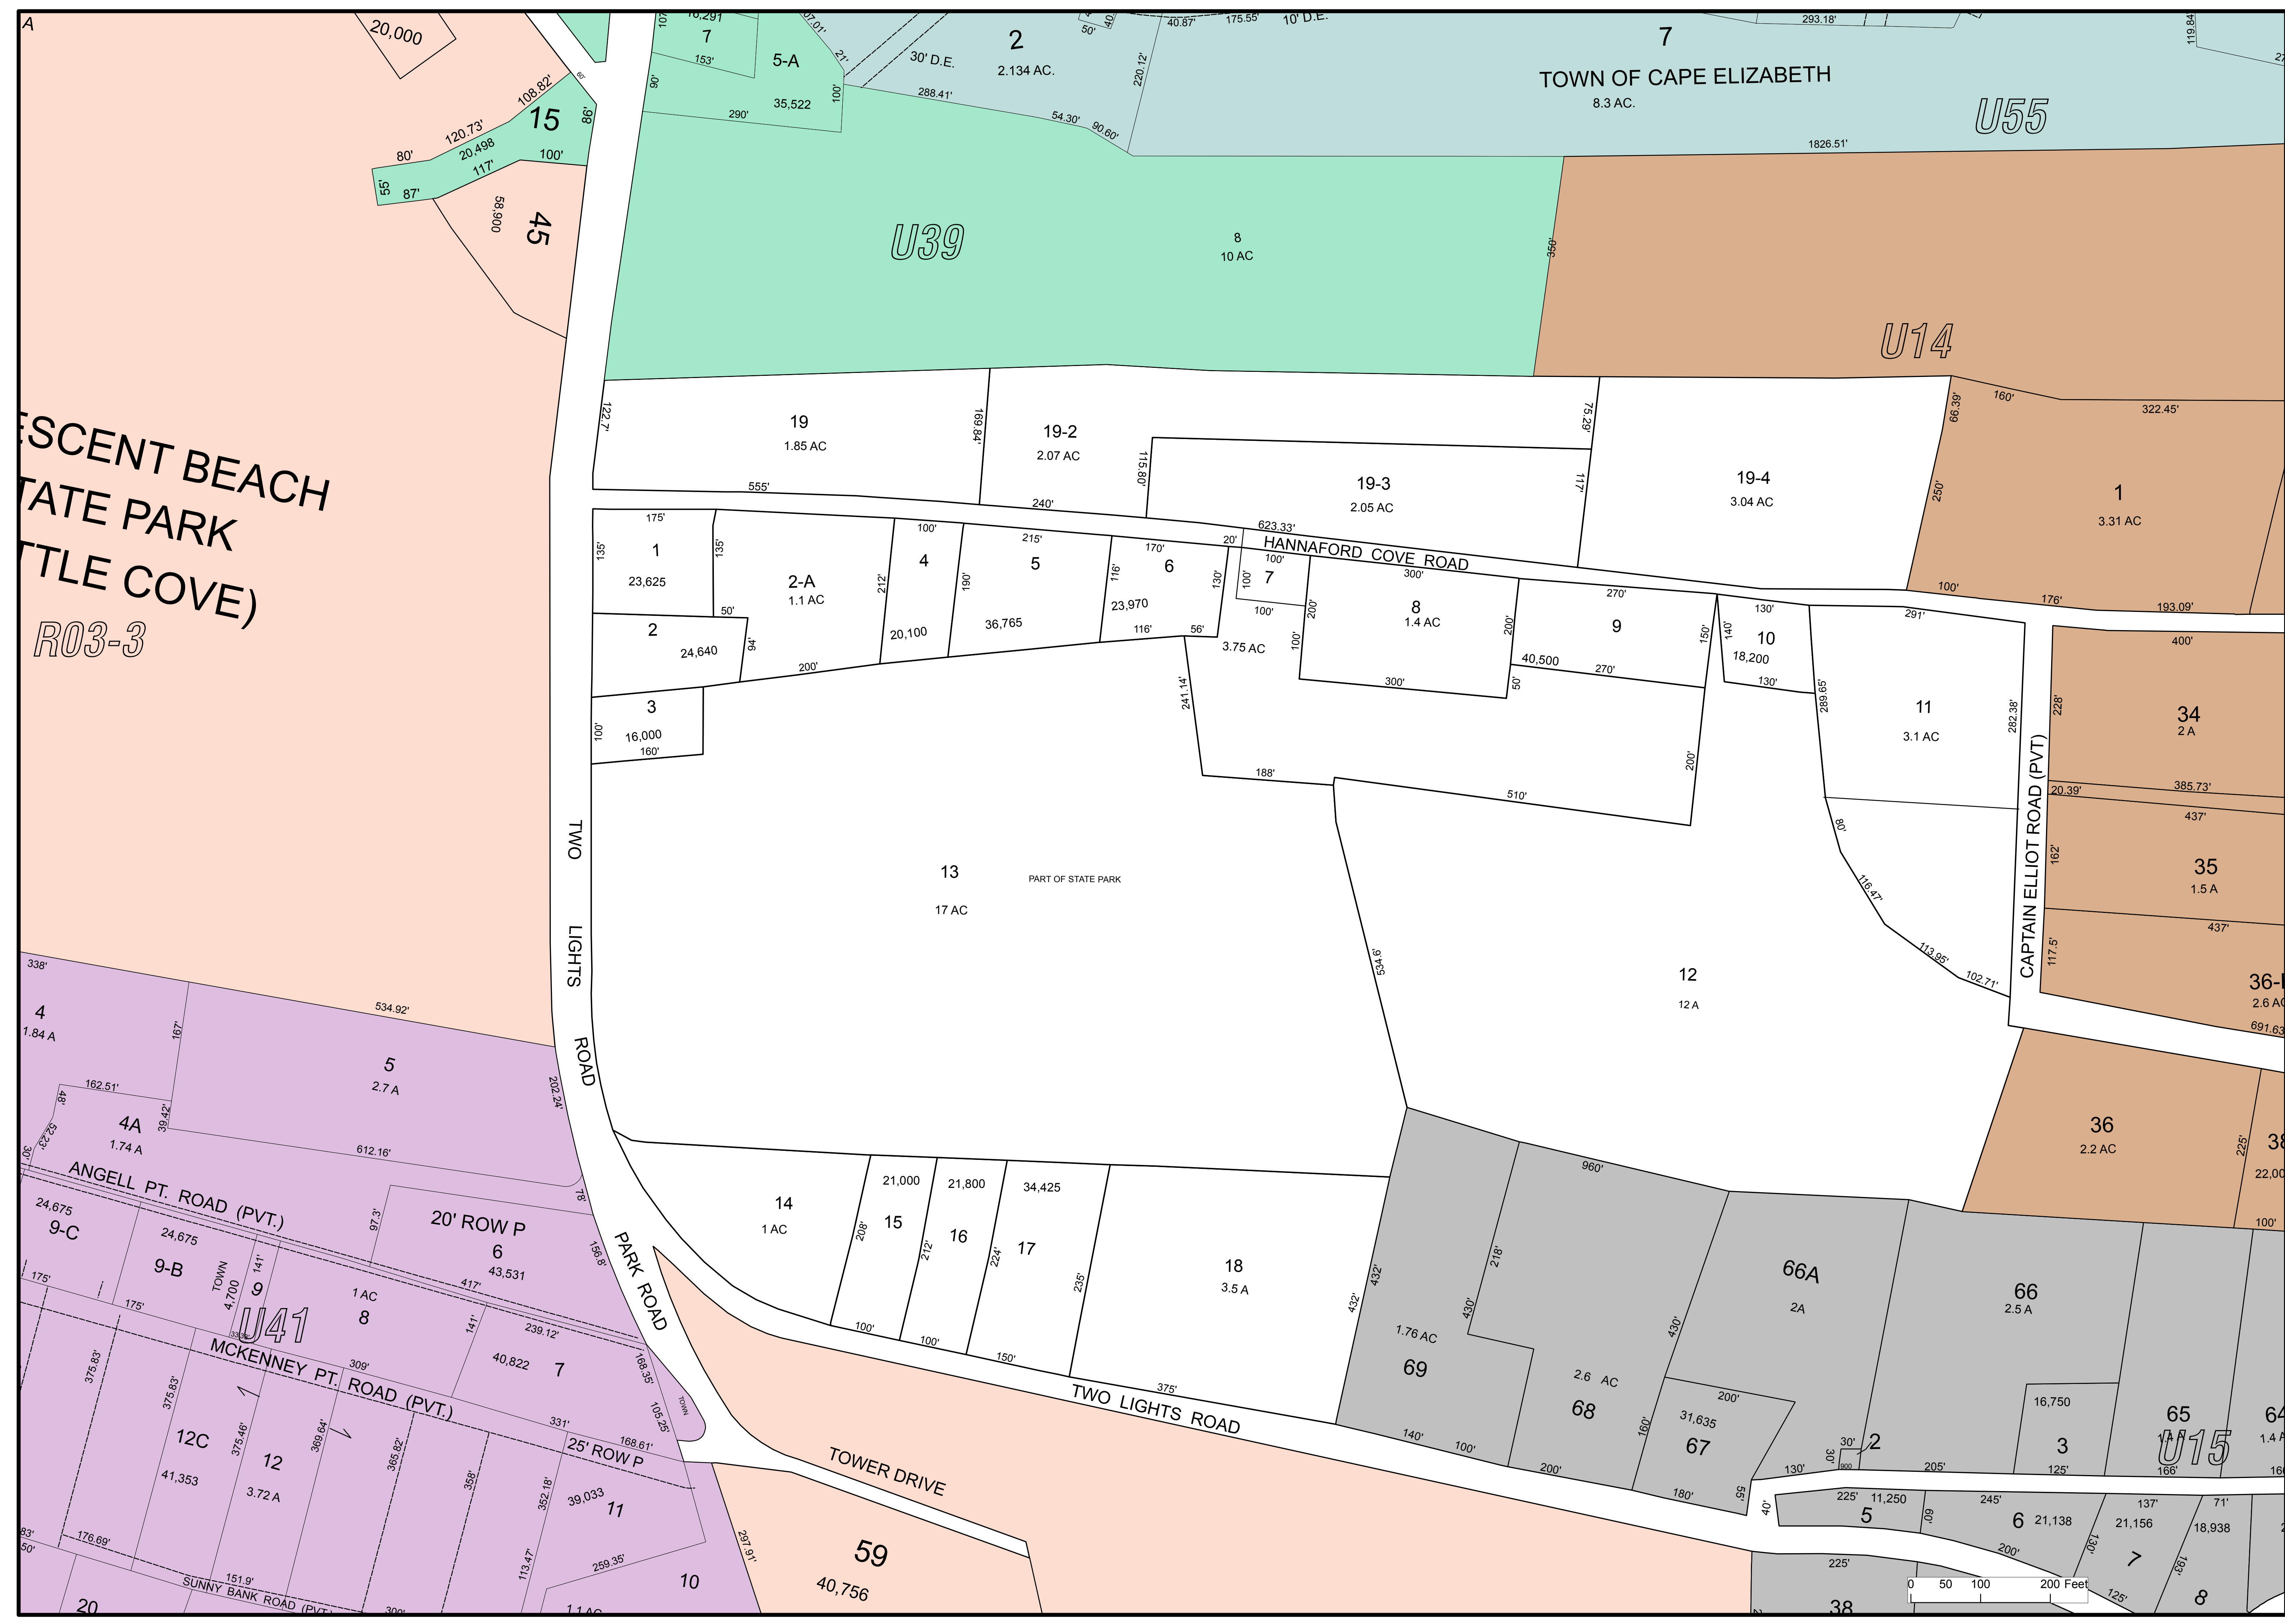

PROPERTY MAPS  
TOWN OF CAPE ELIZABETH, MAINE

James H. Thomas  
gisSolutions of Maine  
Cumberland, Maine  
jht@maine.rr.com

These maps are intended to be used for the purpose of Property Tax Assessments and should not be used for conveyances.  
Revised to April 1

Scale: 1 inch = 100

2015  
MAP: U40

ASCENT BEACH  
STATE PARK  
(ITTLE COVE)  
R03-3

TOWN OF CAPE ELIZABETH  
8.3 AC.

U55

U14

U39

U15