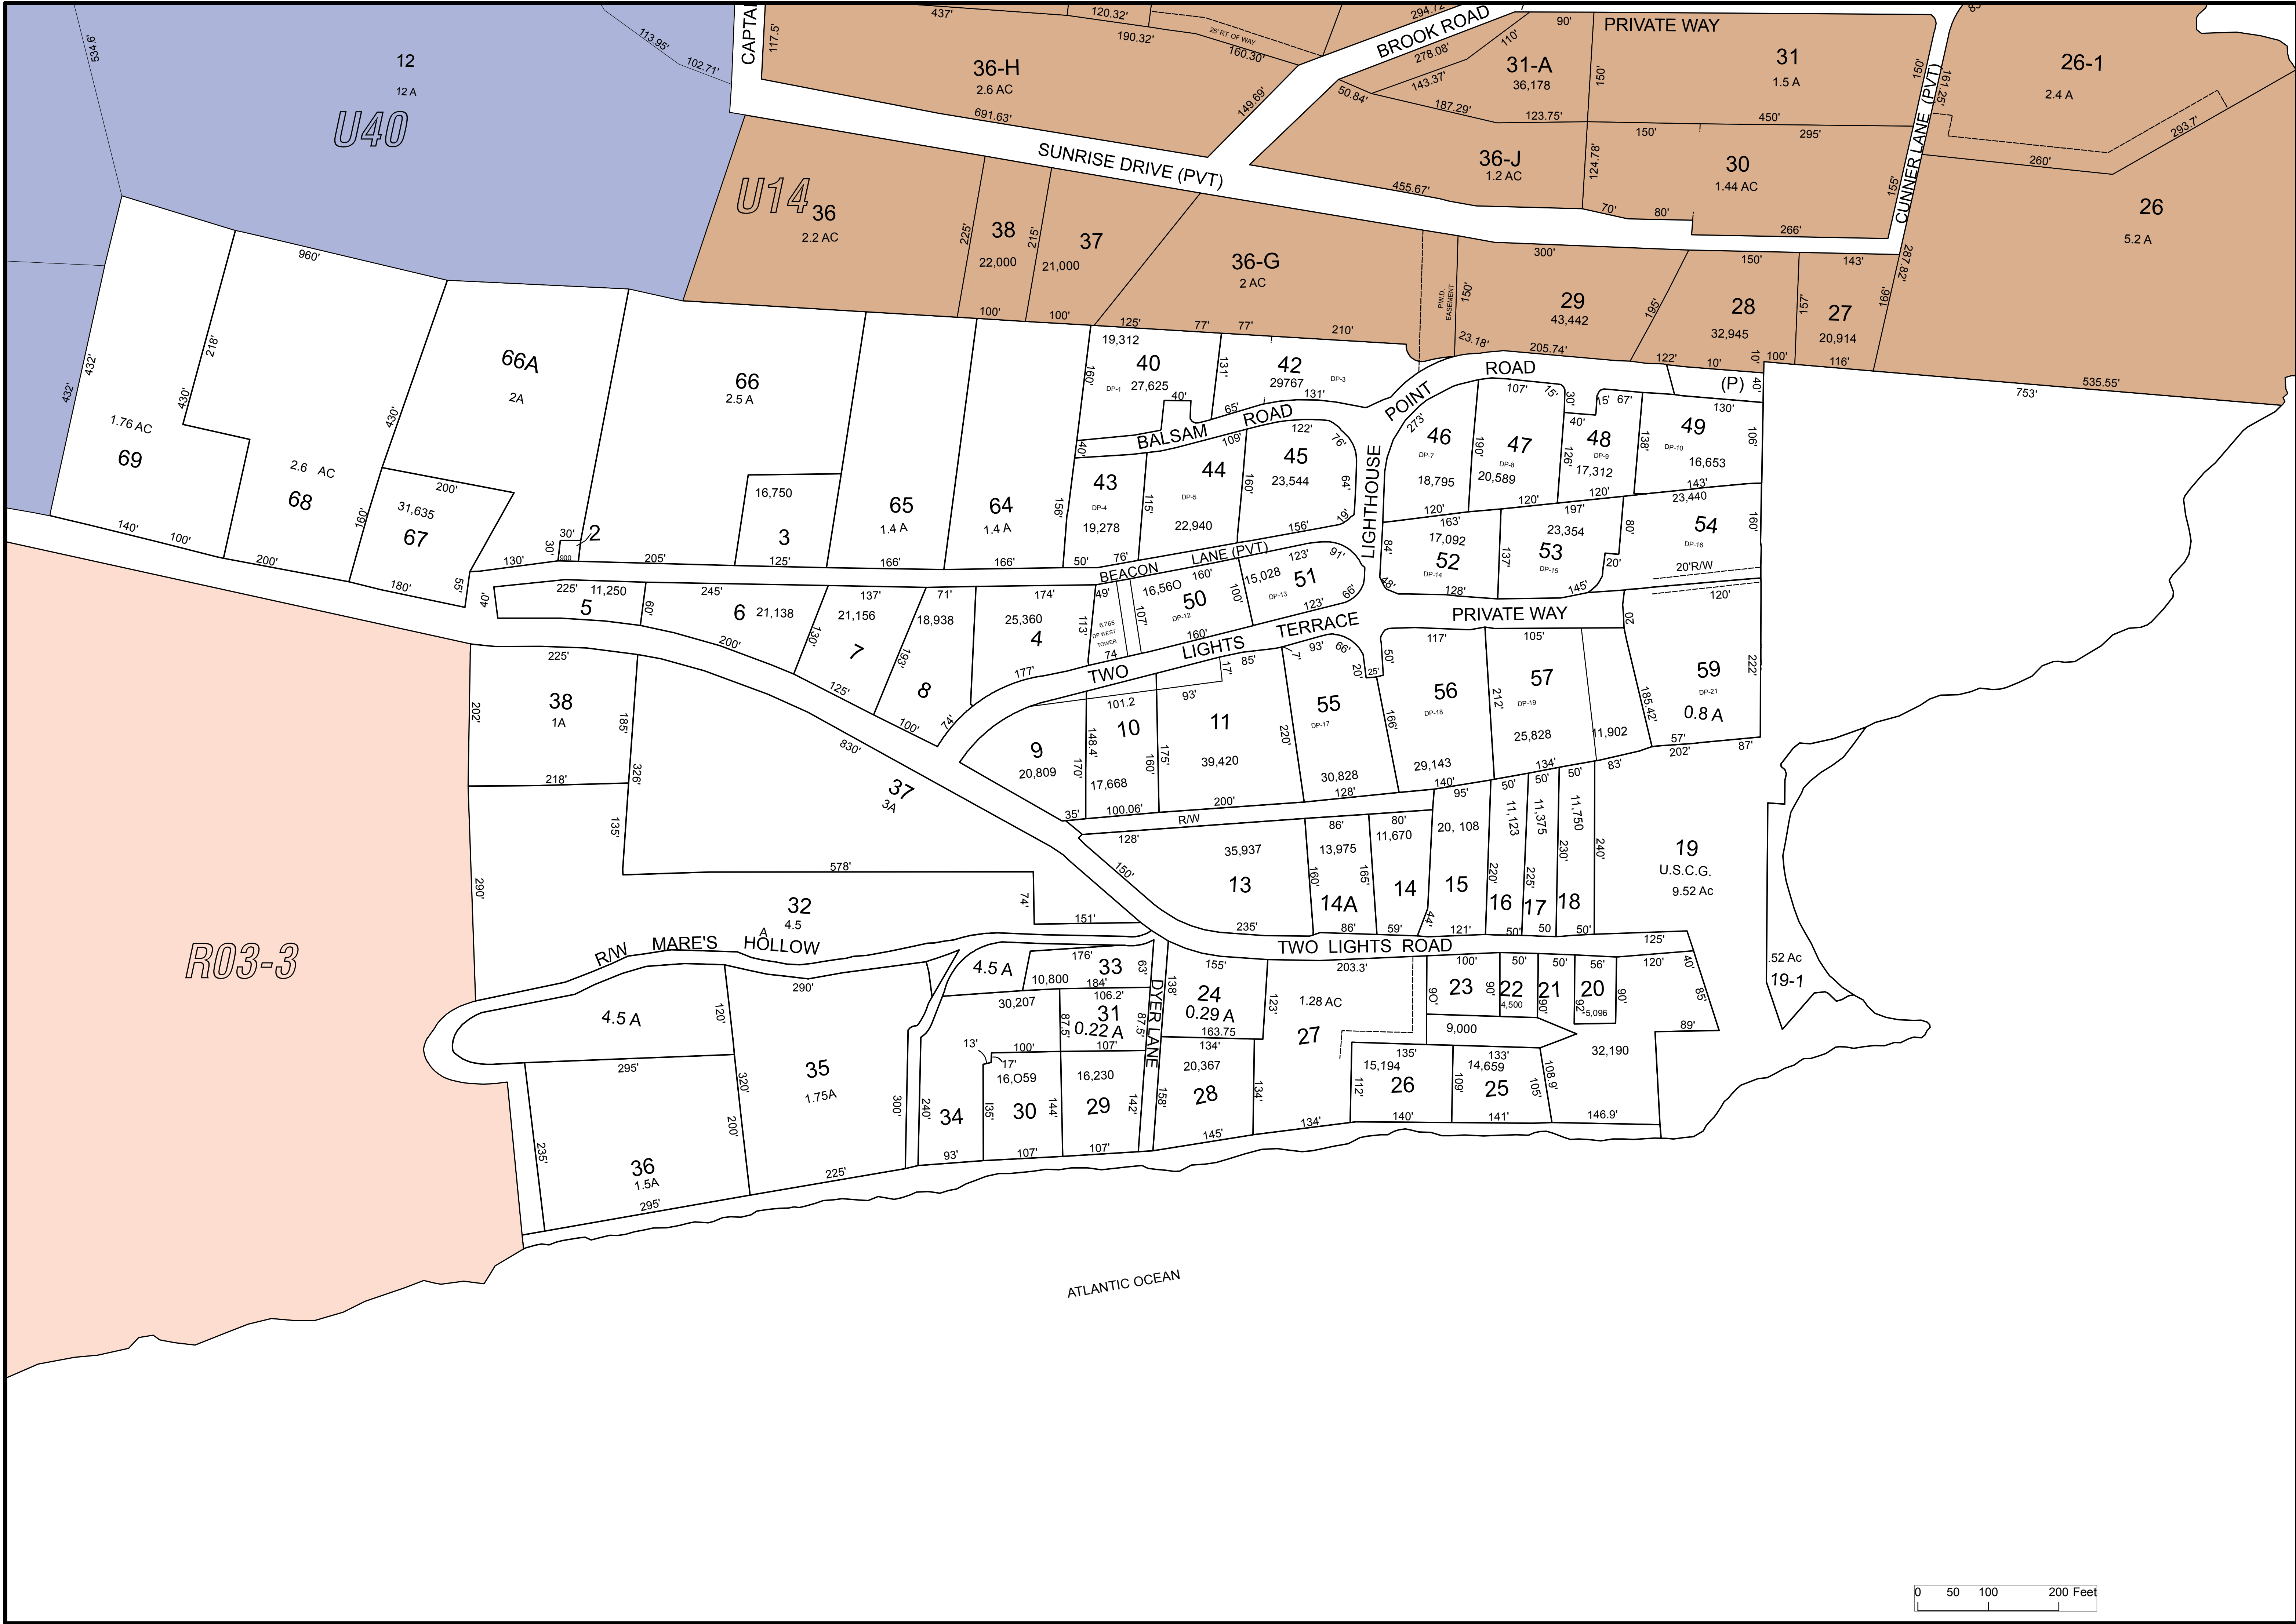

TOWN OF CAPE ELIZABETH, MAINE

PROPERTY MAPS

James H. Thomas
gisSolutions of Maine
Cumberland, Maine
jht@maine.rr.com

These maps are intended to be used for the purpose of Property Tax Assessments and should not be used for conveyances.
Revised to April 1

Scale: 1 inch = 100

2015
MAP: U15

U40

U14

R03-3

ATLANTIC OCEAN