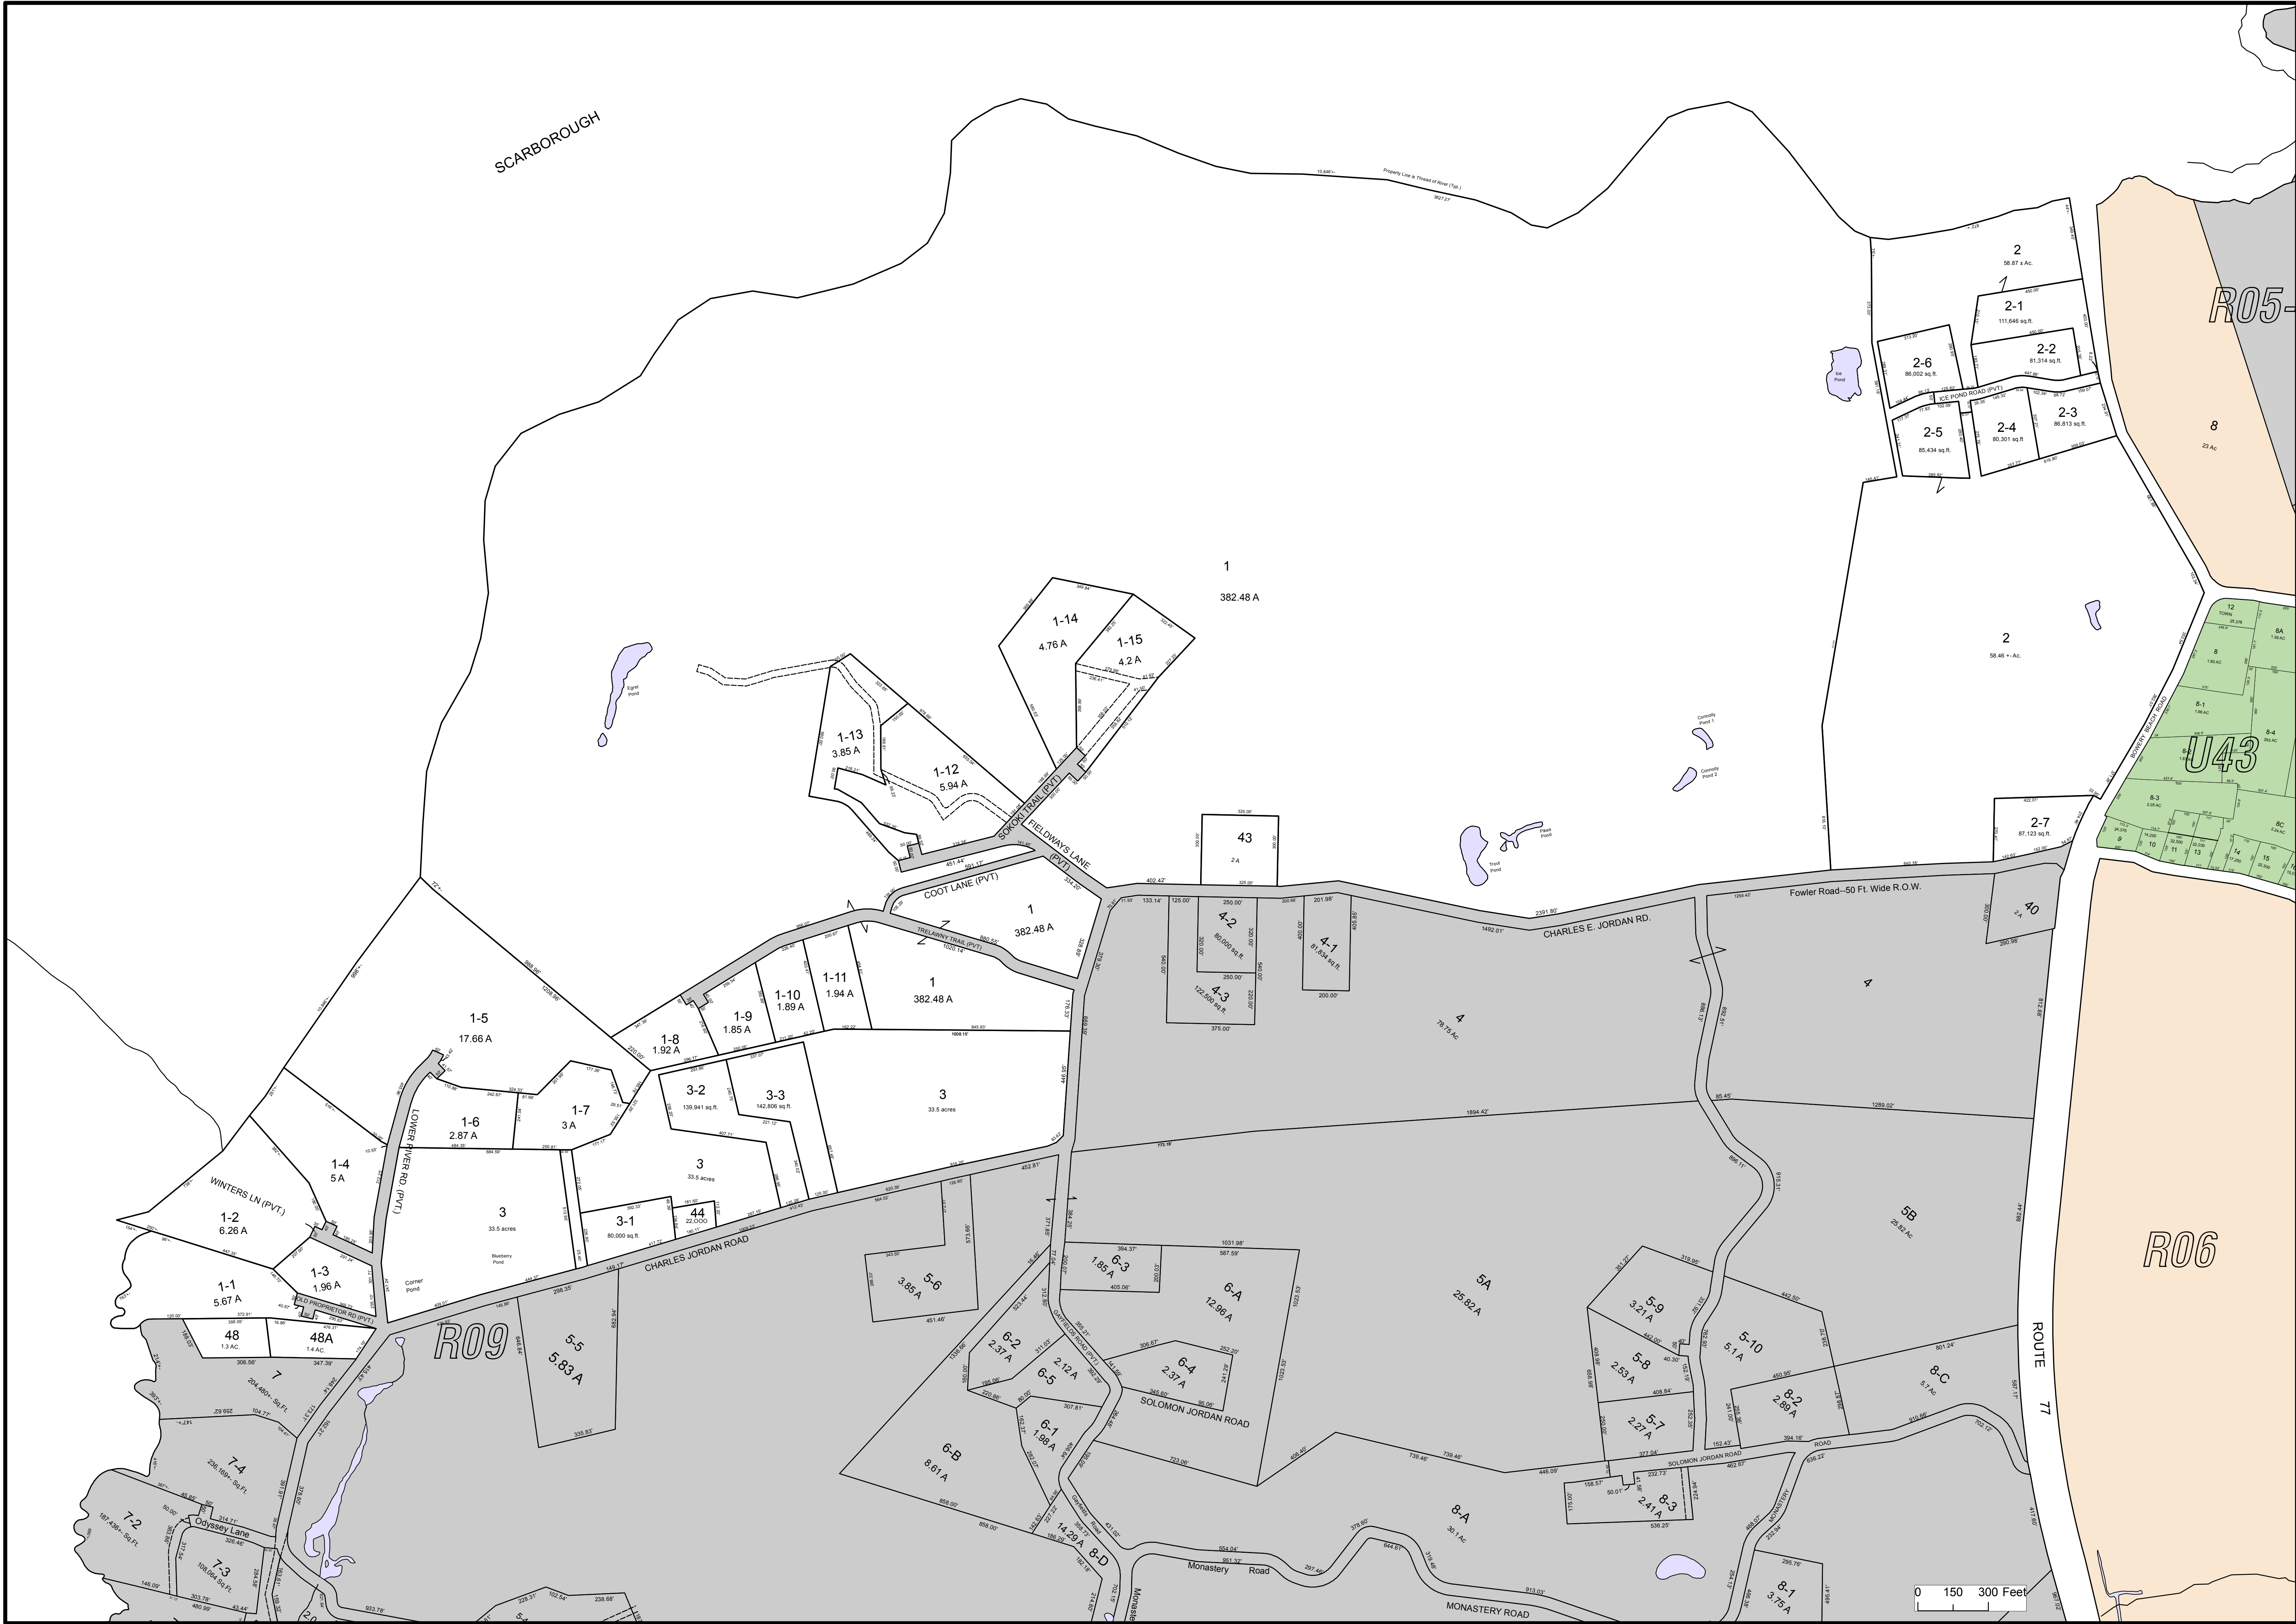

TOWN OF CAPE ELIZABETH, MAINE

PROPERTY MAPS

James H. Thomas
gisSolutions of Maine
Cumberland, Maine
jh@maine.rr.com

These maps are intended to be used for the purpose of Property Tax Assessments and should not be used for conveyances.
Revised to April 1

Scale: 1 inch = 300

2015

MAP: R08

SCARBOROUGH

R05-1

U43

R06

R09

0 150 300 Feet