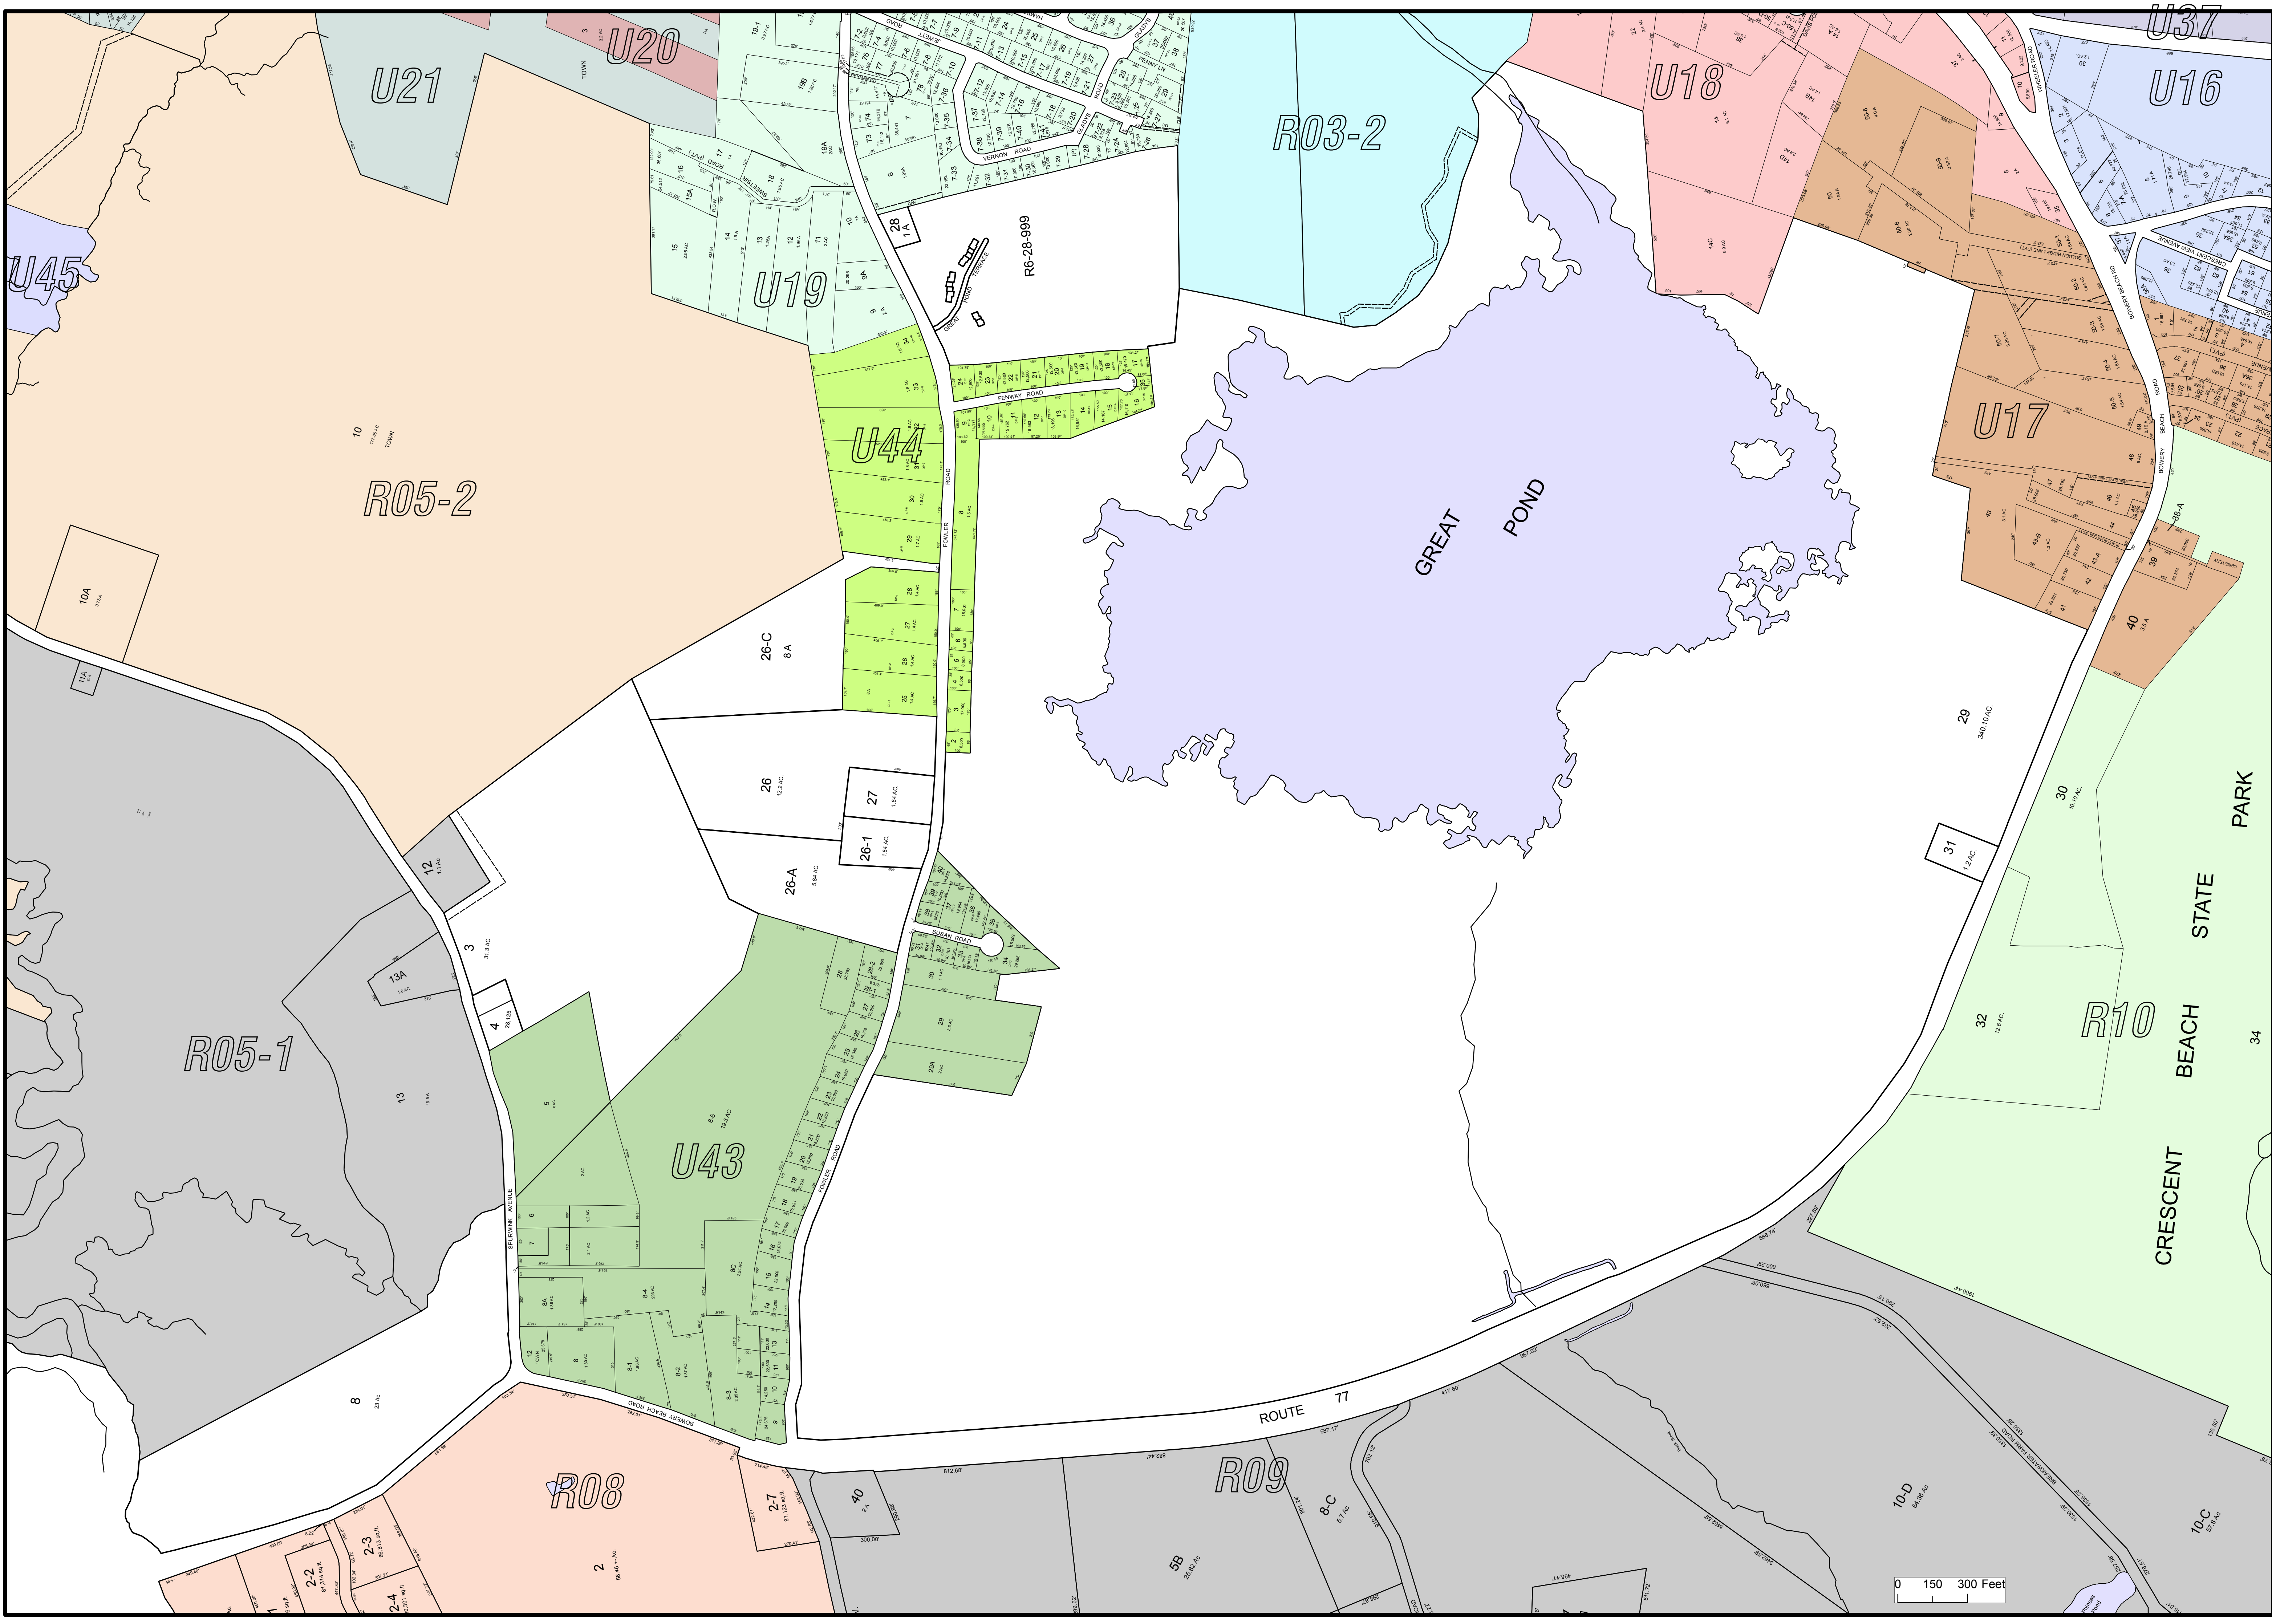

TOWN OF CAPE ELIZABETH, MAINE

PROPERTY MAPS

James H. Thomas
gisSolutions of Maine
Cumberland, Maine
jht@maine.rr.com

These maps are intended to be used for the purpose of Property Tax Assessments and should not be used for conveyances.
Revised to April 1

Scale: 1 inch = 300

2015
MAP: R06

0 150 300 Feet